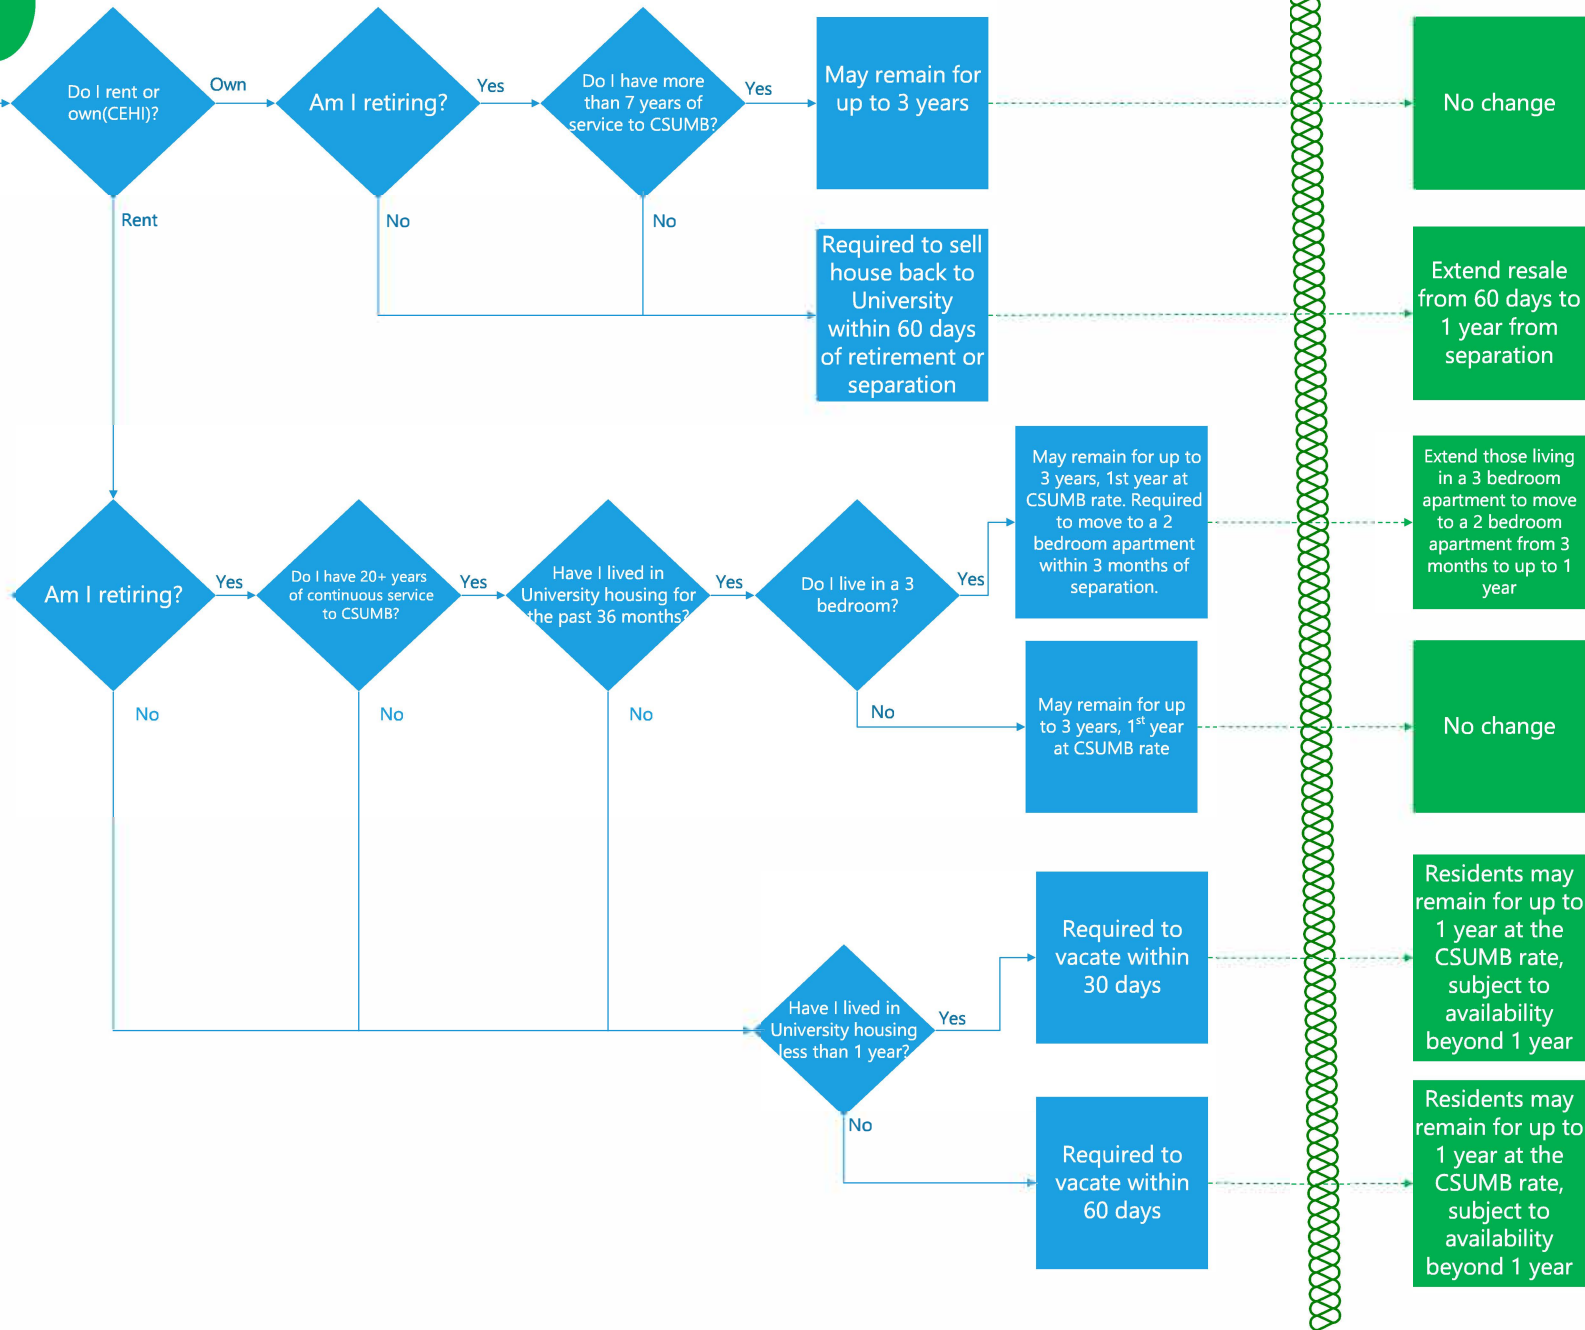

Start

VSIP Exceptions

No change

Extend resale from 60 days to 1 year from separation

Extend those living in a 3 bedroom apartment to move to a 2 bedroom apartment from 3 months to up to 1 year

No change

Residents may remain for up to 1 year at the CSUMB rate, subject to availability beyond 1 year

Residents may remain for up to 1 year at the CSUMB rate, subject to availability beyond 1 year