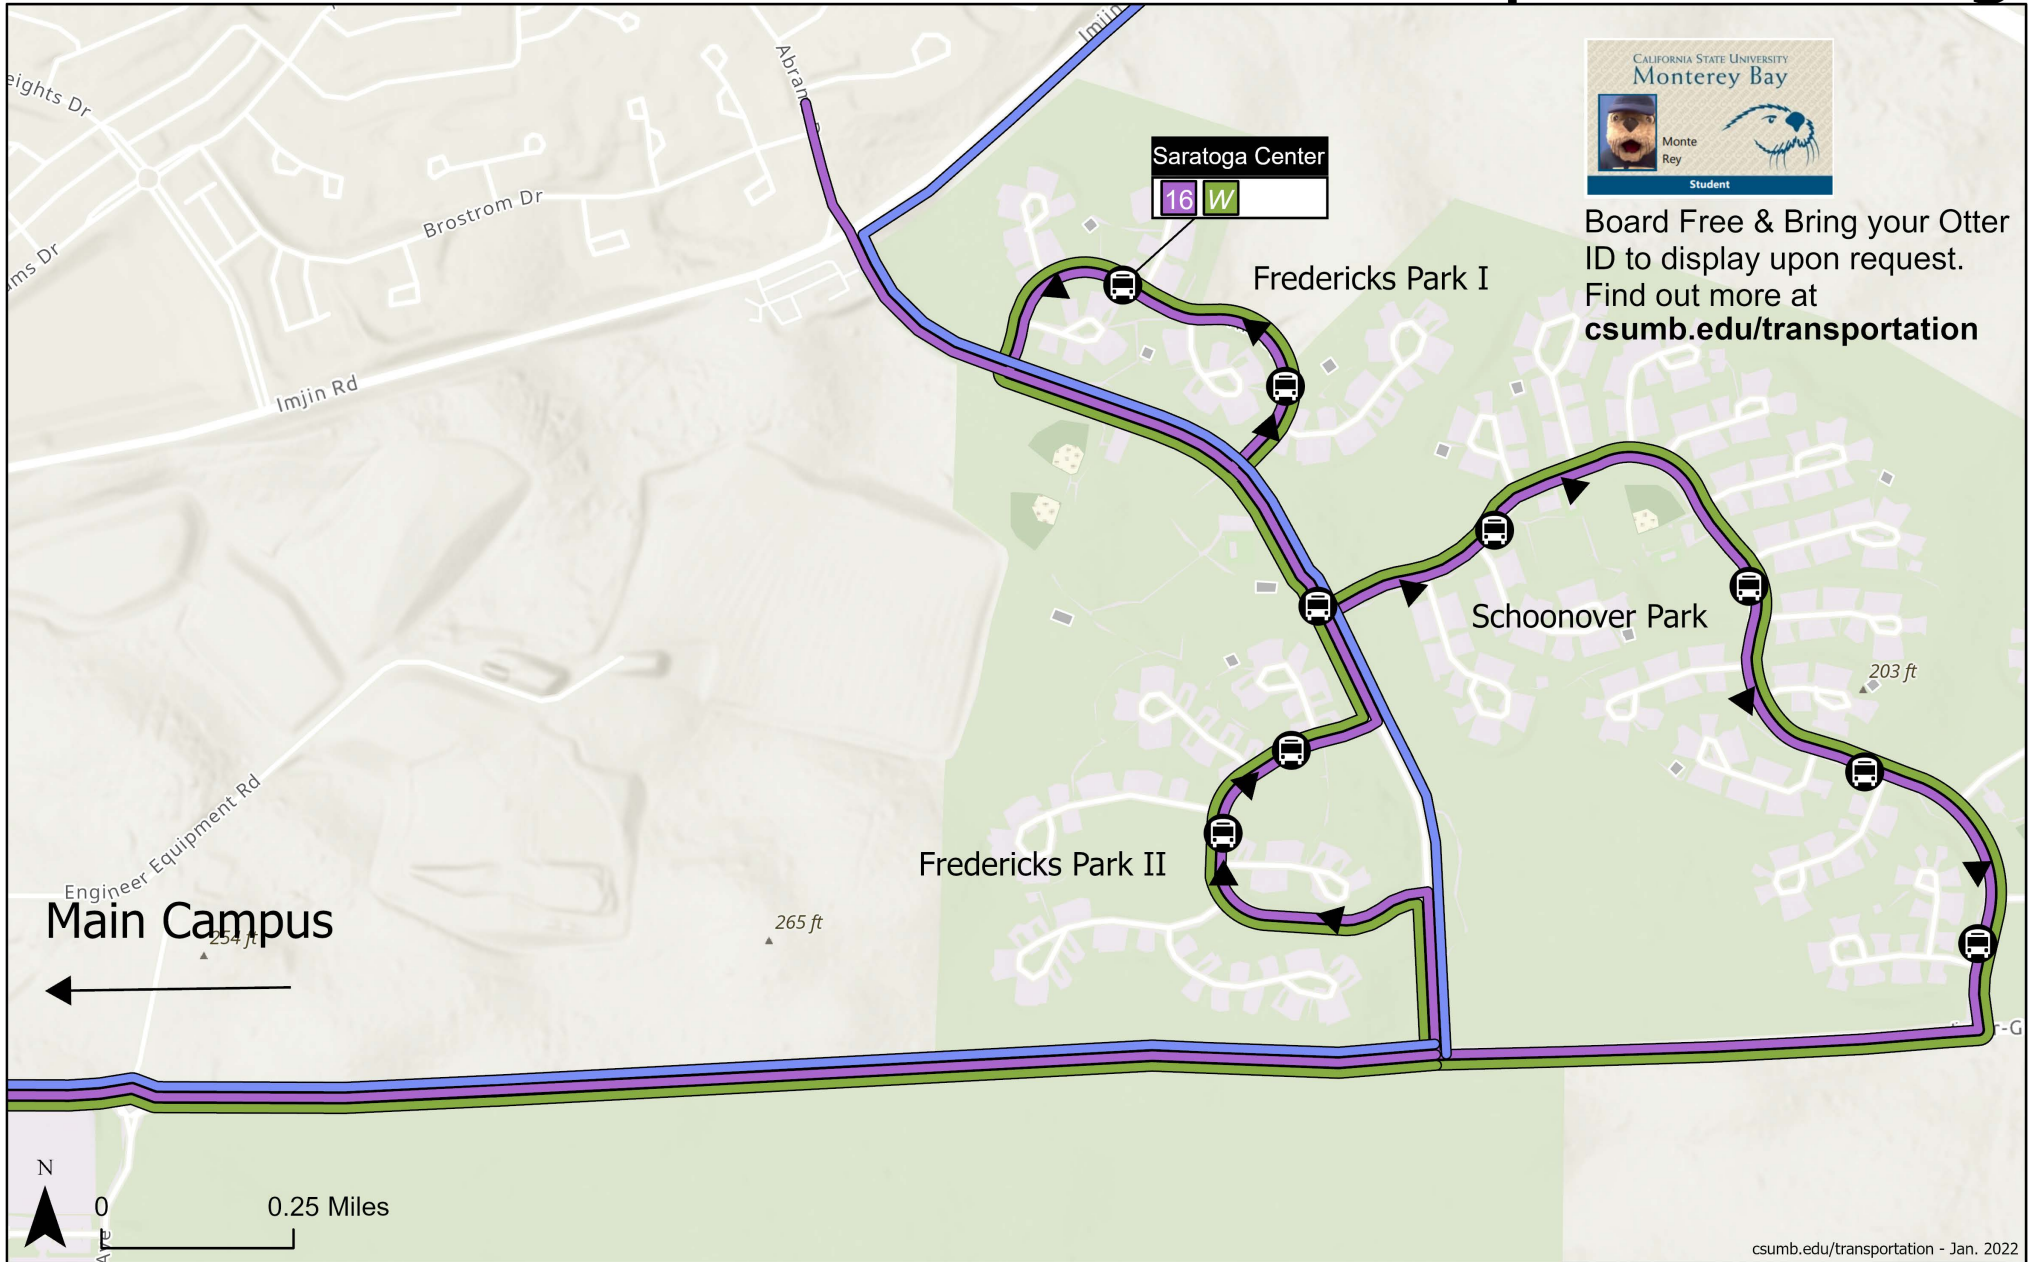

Transit Services - East Campus Housing

Board Free & Bring your Otter ID to display upon request. Find out more at csumb.edu/transportation

MST Visit mst.org/ for more information

the wave

25 Line 25 - Salinas - M-F 6:10am - 10:32pm, Sa-Su 12:15 PM - 8:43 PM

W Wave Line - East Campus - M-F 6:30 AM - 10:30 PM

16 Line 16 - Marina - M-Su 7:55 AM - 6:51 PM

Download the Reveal manager app for stops and real-time arrival information on Wave Routes at csumb.edu/thewave