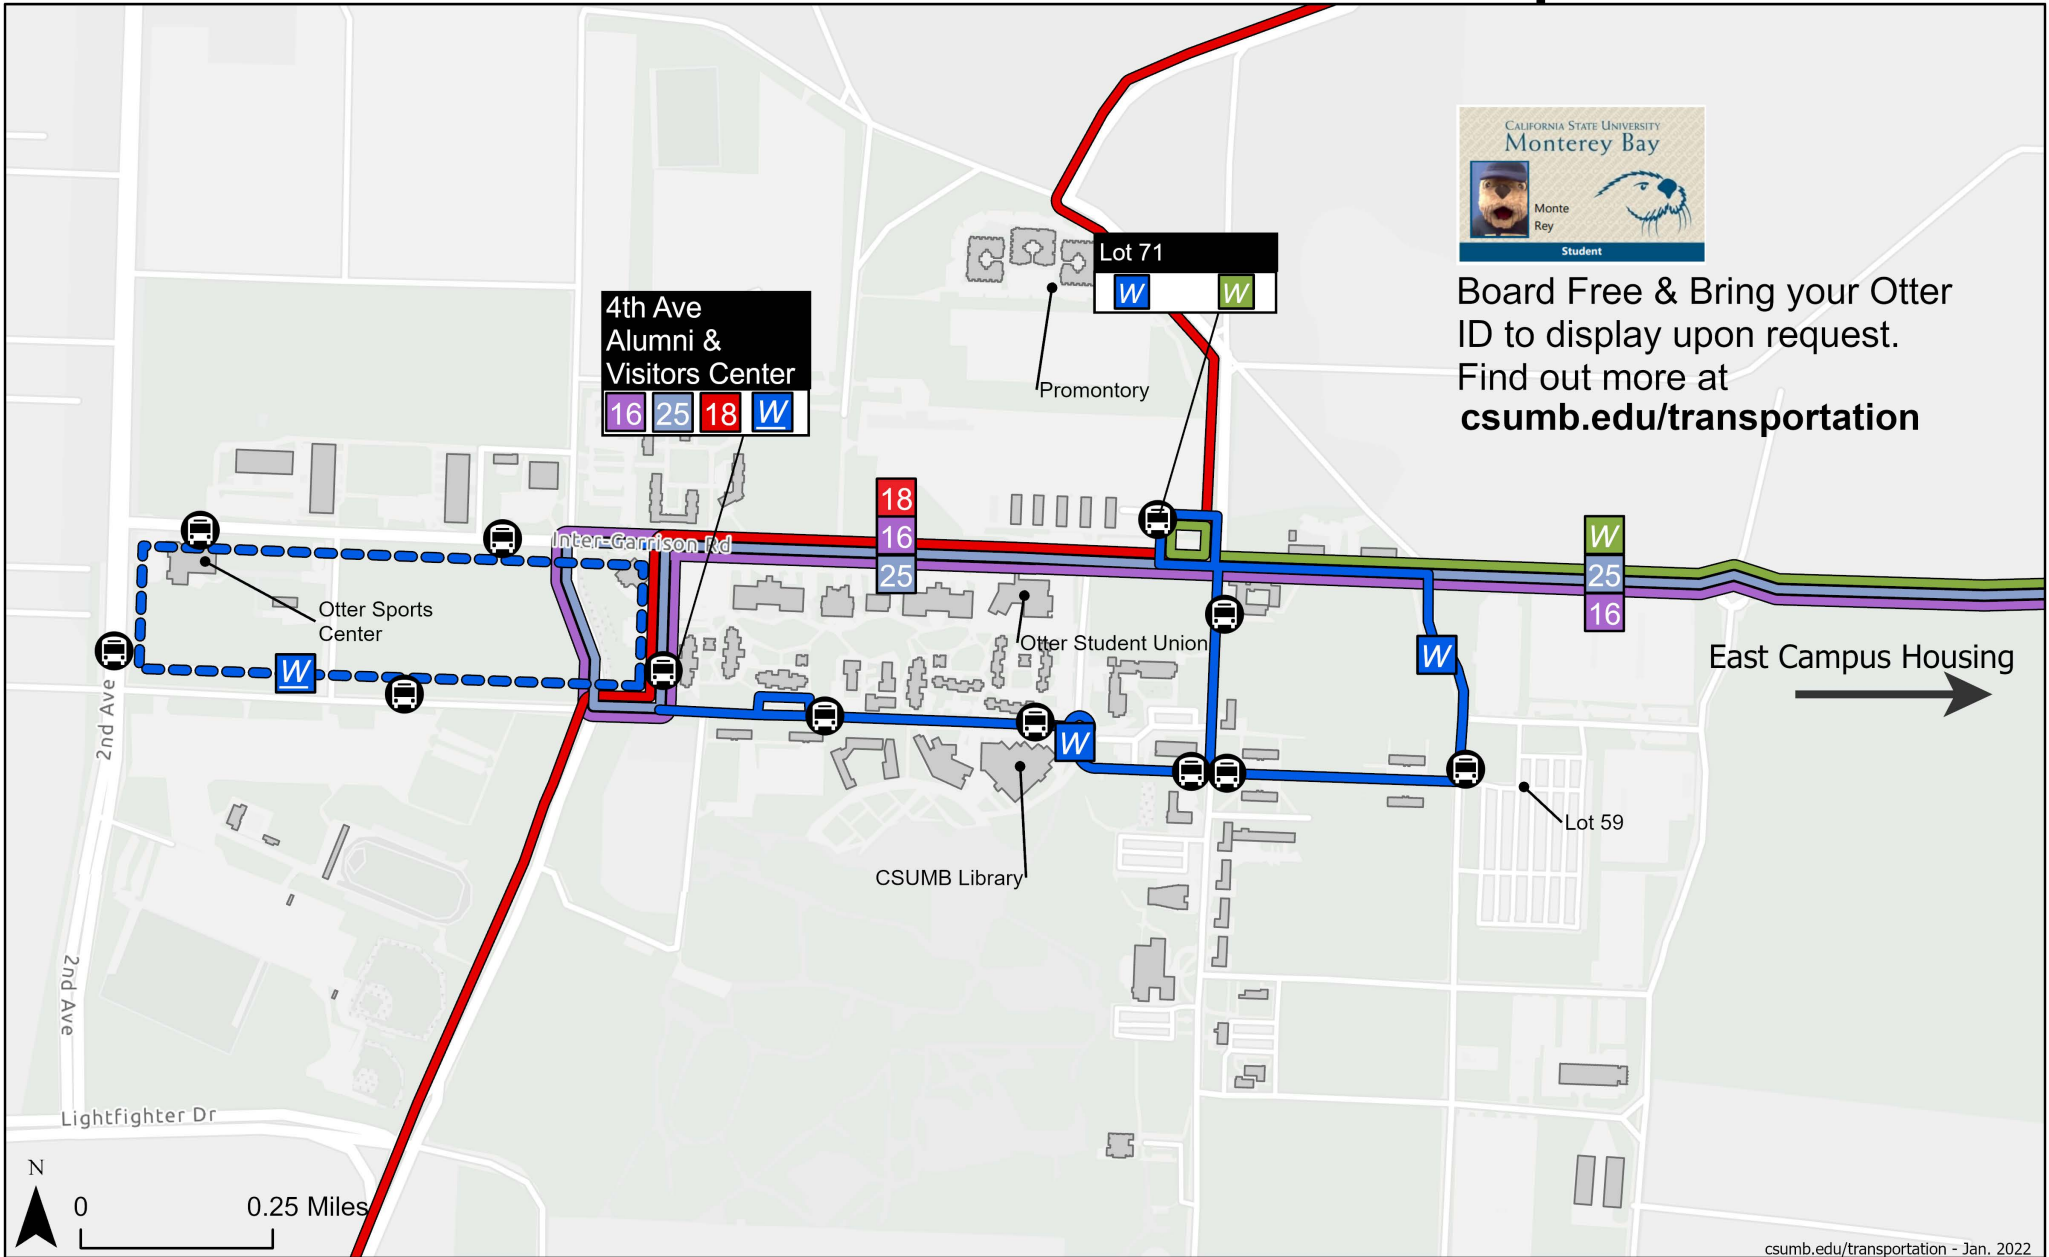

# Transit Services - Main Campus

Board Free & Bring your Otter ID to display upon request. Find out more at [csumb.edu/transportation](http://csumb.edu/transportation)

Visit [mst.org/](http://mst.org/) for more information

Transit Stop

**the wave**

Transit Stop

**reveal**  
Download the Reveal manager app for stops and real-time arrival information on Wave Routes at [csumb.edu/thewave](http://csumb.edu/thewave)

- Line 18 - Monterey - M-F - 6:00 AM - 10:36 PM ;Sa-Su 7:35 AM - 7:57 PM
- Line 16 - Marina - M-Su 7:55 AM - 6:51 PM
- Line 25 - Salinas - M-F 6:10am - 10:32pm, Sa-Su 12:15 PM - 8:42 PM

- Wave Line - East Campus - M-F 6:30 AM - 10:30 PM
- Wave Line - Main Campus - M-F 7:30 PM - 10:30 PM
- Wave Line - Main Campus Evening Extension Starts 5:30 PM

**the wave**

**25** Line 25 - Salinas - M-F 6:10am - 10:32pm, Sa-Su 12:15 PM - 8:43 PM

**W** Wave Line - East Campus - M-F 6:30 AM - 10:30 PM

**16** Line 16 - Marina - M-Su 7:55 AM - 6:51 PM

Download the Reveal manager app for stops and real-time arrival information on Wave Routes at [csumb.edu/thewave](http://csumb.edu/thewave)