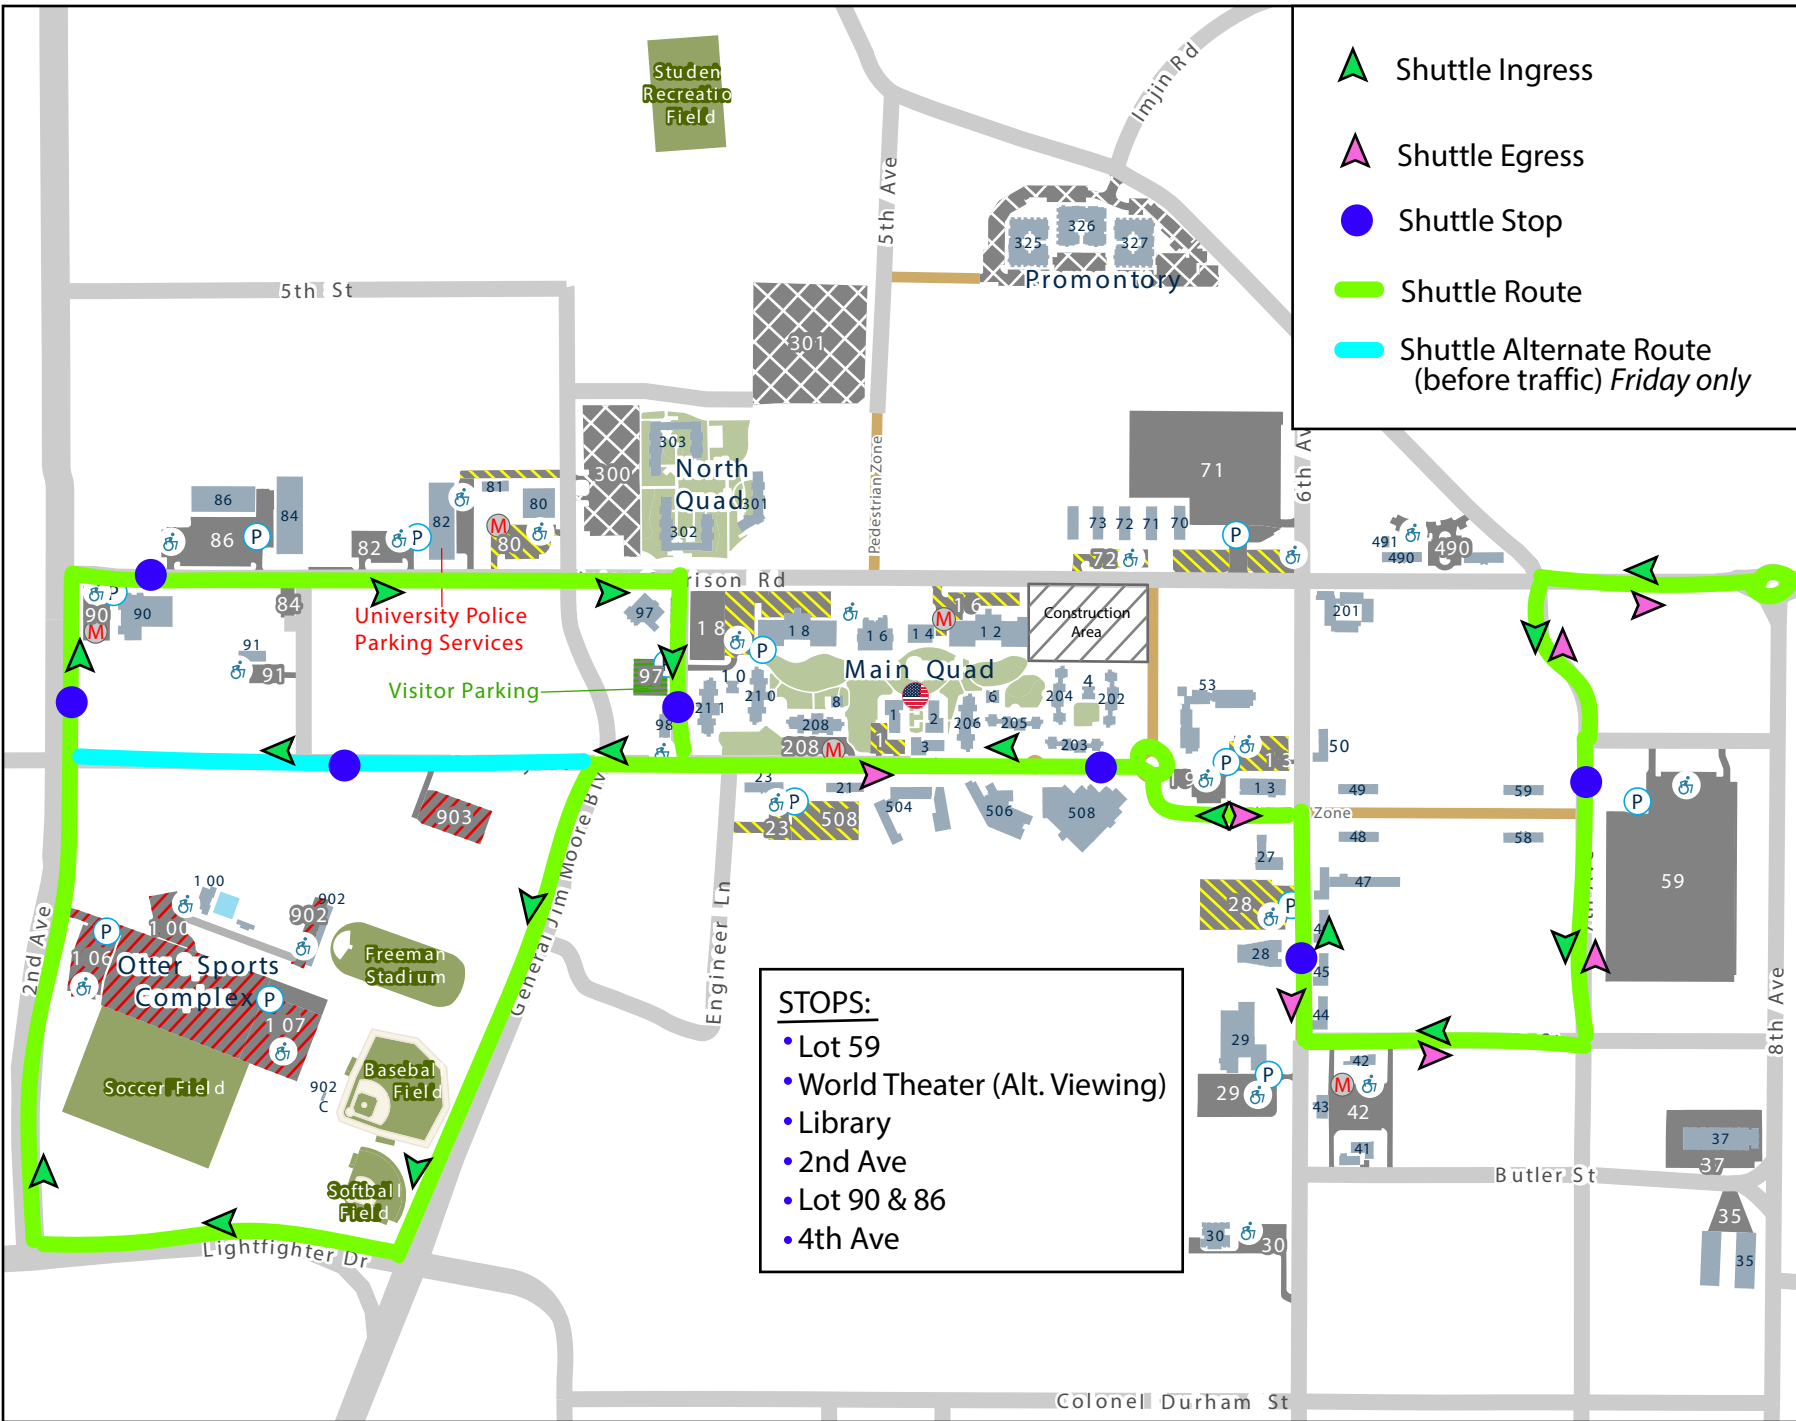

PARKING

COMMENCEMENT SHUTTLE 2022

- Shuttle Ingress
- Shuttle Egress
- Shuttle Stop
- Shuttle Route
- Shuttle Alternate Route (before traffic) *Friday only*

- Building
- Pedestrian Zone
- Construction Area
- Parking Permit Dispenser
- Accessible Parking
- Parking Meter

Parking Lot

- General
- Visitor Only
- Daytime Only
- No Parking 3AM - 6AM
- Resident Permit Only

STOPS:

- Lot 59
- World Theater (Alt. Viewing)
- Library
- 2nd Ave
- Lot 90 & 86
- 4th Ave

Student Disability Resources
Resources
csumb.edu/sdr