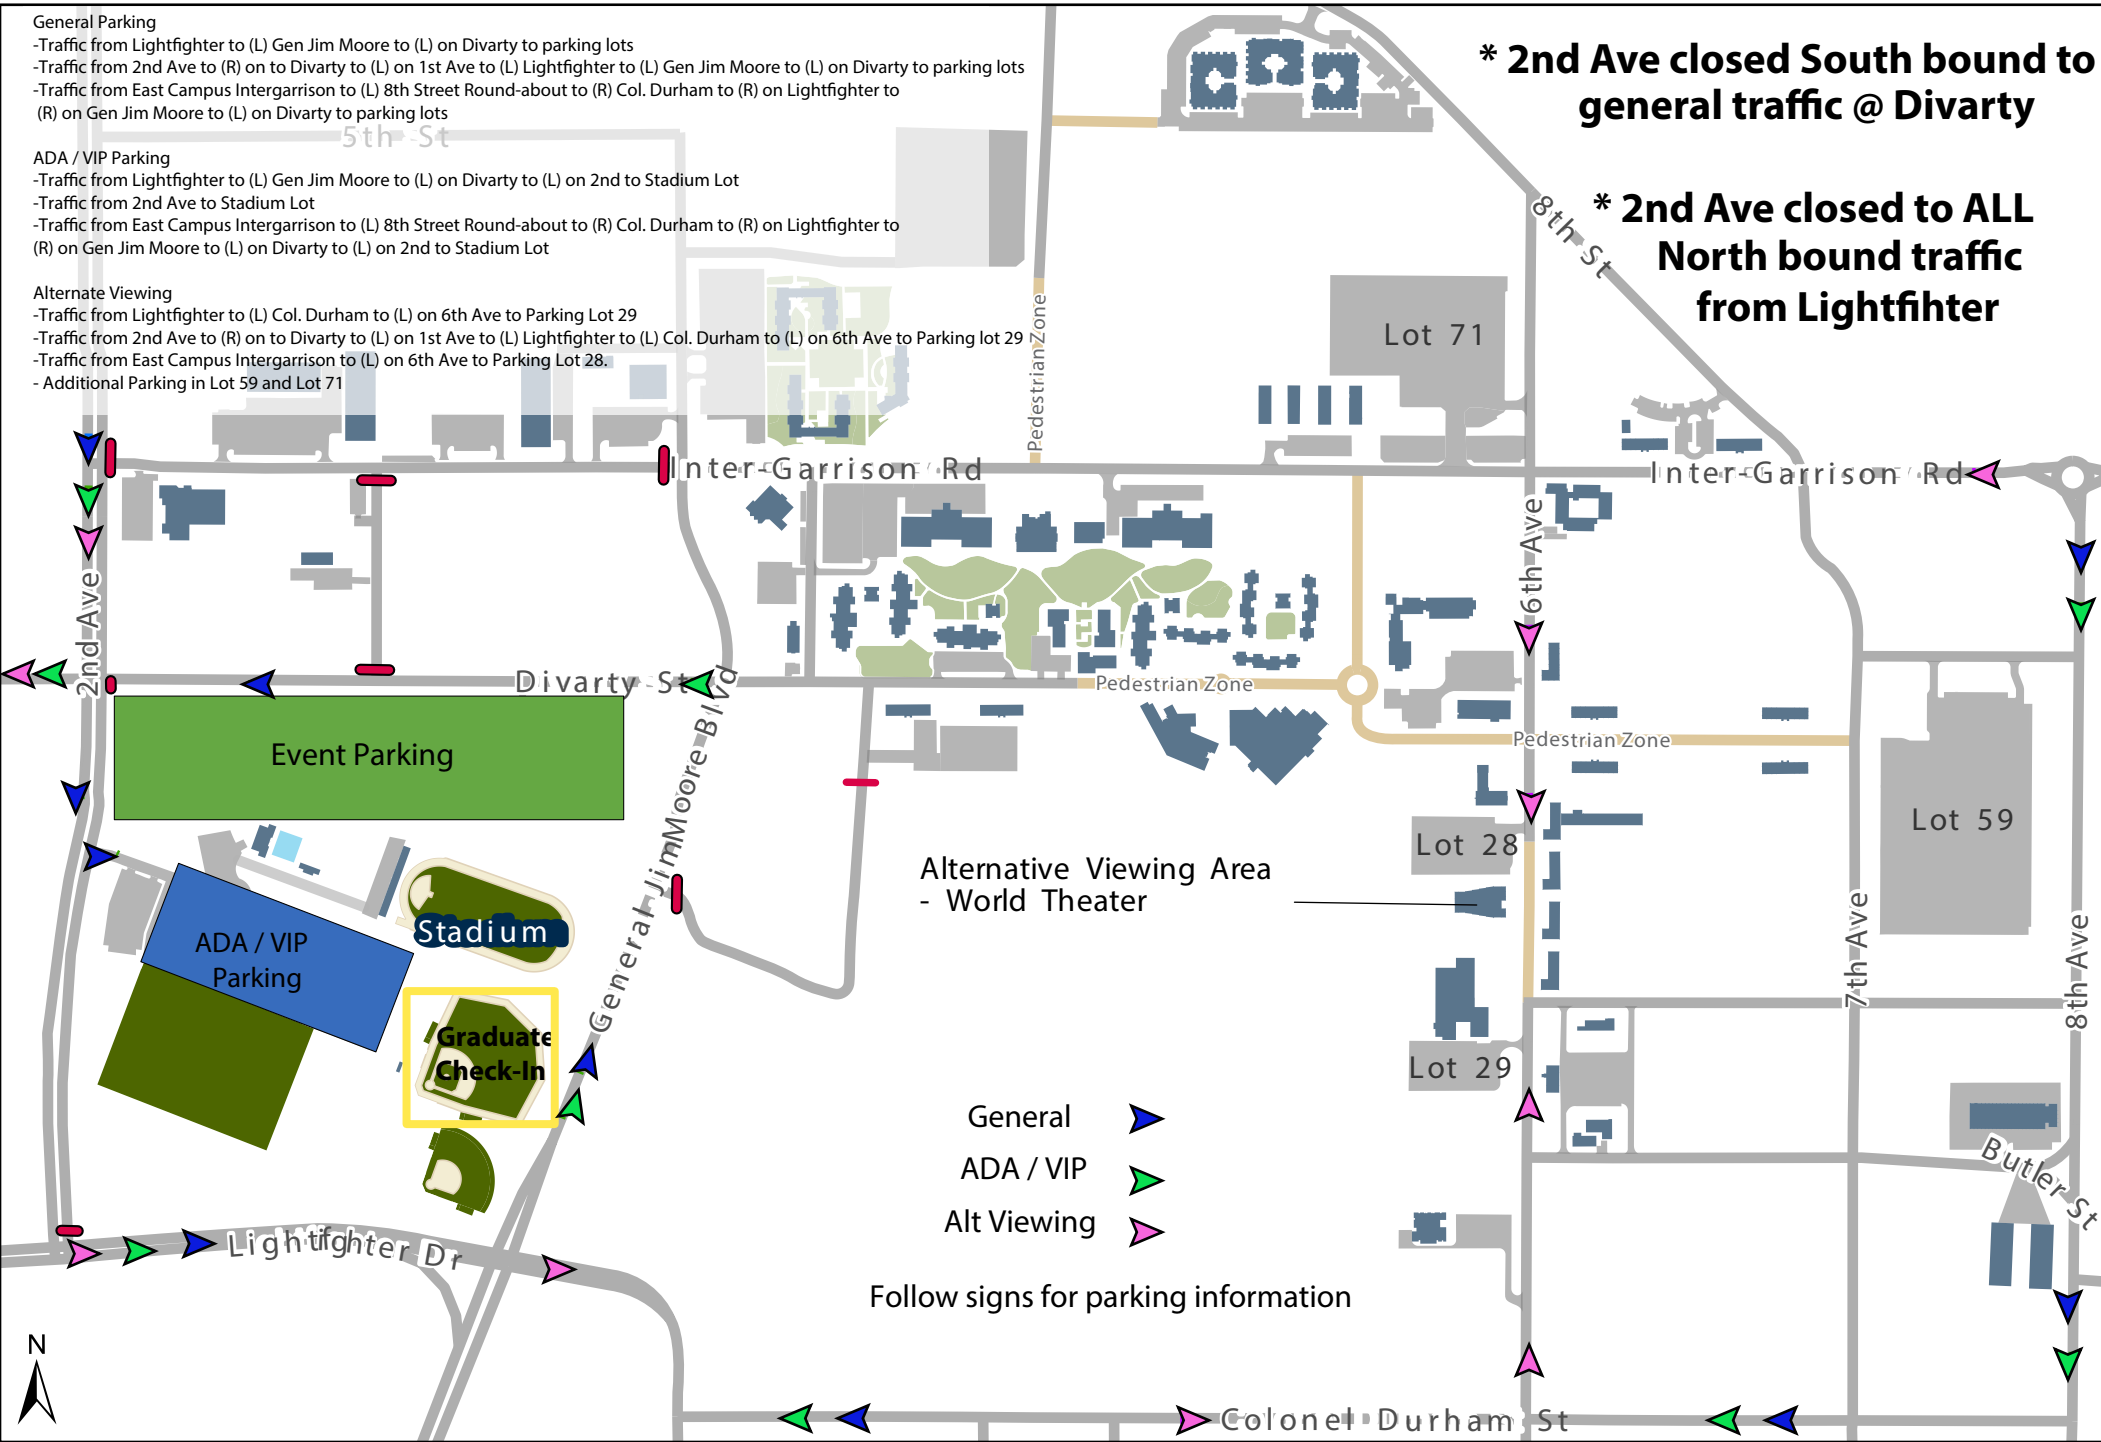

CSU Monterey Bay - 2022 Commencement Parking & Circulation

- General Parking**
- Traffic from Lightfighter to (L) Gen Jim Moore to (L) on Divarty to parking lots
 - Traffic from 2nd Ave to (R) on to Divarty to (L) on 1st Ave to (L) Lightfighter to (L) Gen Jim Moore to (L) on Divarty to parking lots
 - Traffic from East Campus Intergarrison to (L) 8th Street Round-about to (R) Col. Durham to (R) on Lightfighter to (R) on Gen Jim Moore to (L) on Divarty to parking lots

- ADA / VIP Parking**
- Traffic from Lightfighter to (L) Gen Jim Moore to (L) on Divarty to (L) on 2nd to Stadium Lot
 - Traffic from 2nd Ave to Stadium Lot
 - Traffic from East Campus Intergarrison to (L) 8th Street Round-about to (R) Col. Durham to (R) on Lightfighter to (R) on Gen Jim Moore to (L) on Divarty to (L) on 2nd to Stadium Lot

- Alternate Viewing**
- Traffic from Lightfighter to (L) Col. Durham to (L) on 6th Ave to Parking Lot 29
 - Traffic from 2nd Ave to (R) on to Divarty to (L) on 1st Ave to (L) Lightfighter to (L) Col. Durham to (L) on 6th Ave to Parking lot 29
 - Traffic from East Campus Intergarrison to (L) on 6th Ave to Parking Lot 28.
 - Additional Parking in Lot 59 and Lot 71

*** 2nd Ave closed South bound to general traffic @ Divarty**

*** 2nd Ave closed to ALL North bound traffic from Lightfighter**

- General
- ADA / VIP
- Alt Viewing

Follow signs for parking information