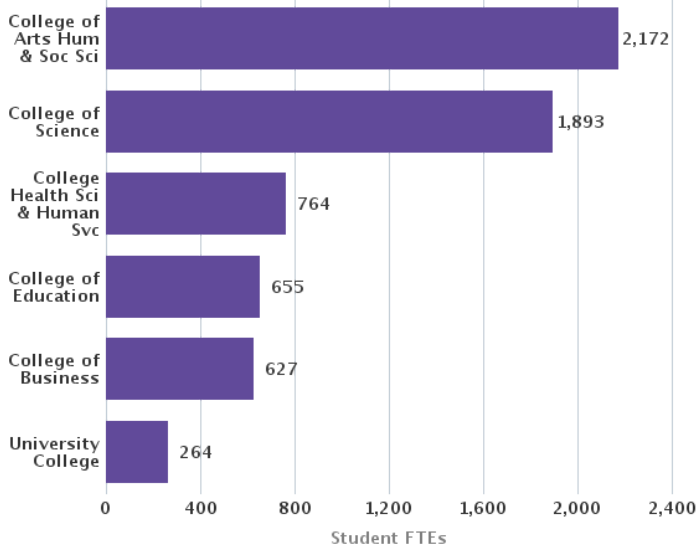

## Academic Planning Database (APDB)

2020 Fall

State-Supported Sessions Only

10 Most Highly Enrolled Courses by Student Credit Units

Class Size Distributions

Student FTEs by College

Student / Faculty Ratio by College