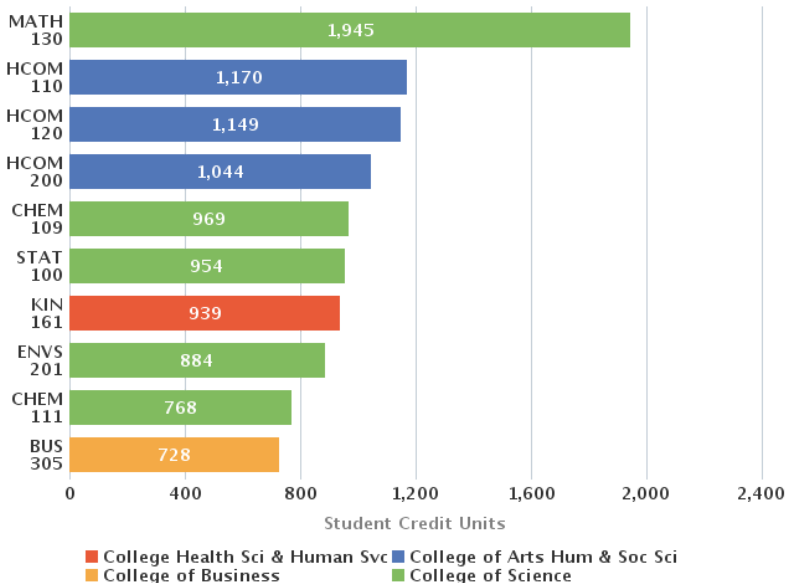

# Courses

## Academic Planning Database (APDB)

2020 Fall

State-Supported Sessions Only

10 Most Highly Enrolled Courses by Student Credit Units

Class Size Distributions

Student FTEs by College

Student / Faculty Ratio by College