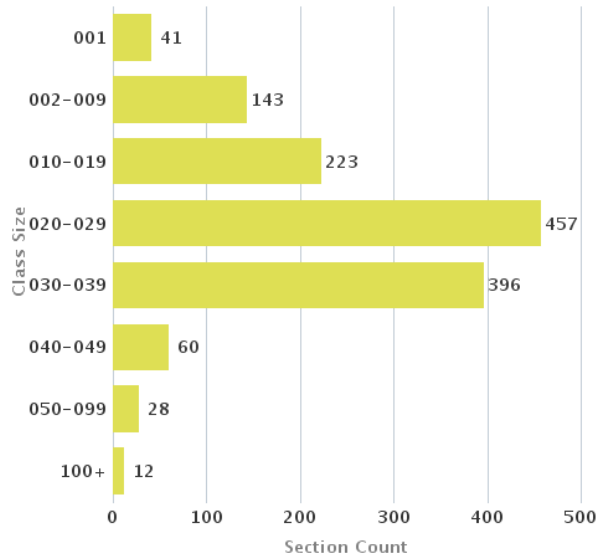

## Academic Planning Database (APDB)

2020 Fall

State-Supported Sessions Only

10 Most Highly Enrolled Courses by Student Credit Units

Class Size Distributions

Student FTEs by College

Student / Faculty Ratio by College