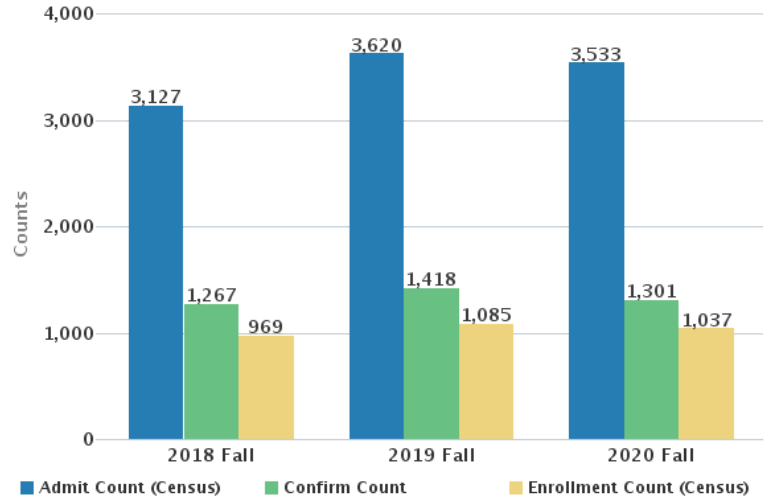

Degree-Seeking Admissions

Degree-Seeking First-Time Freshmen Admission Trends

Degree-Seeking Transfers Admission Trends

New First-Time Freshmen Enrollee Preparation

Term	High School GPA Avg	Redesigned SAT Reading and Writing Avg	Redesigned SAT Math Avg	ACT English Avg	ACT Math Avg
2018 Fall	3.39	537	523	20	20
2019 Fall	3.42	541	523	19	19
2020 Fall	3.41	535	520	20	20