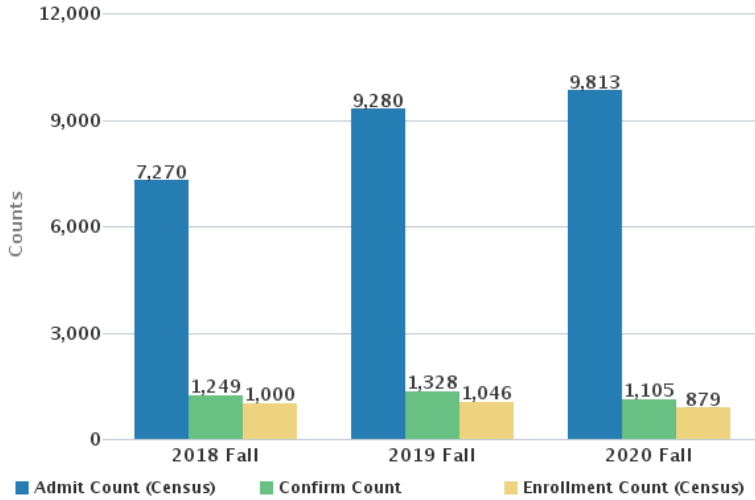

Degree-Seeking Admissions

Degree-Seeking First-Time Freshmen Admission Trends

Degree-Seeking Transfers Admission Trends

New First-Time Freshmen Enrollee Preparation

Term	High School GPA Avg	Redesigned SAT Reading and Writing Avg	Redesigned SAT Math Avg	ACT English Avg	ACT Math Avg
2018 Fall	3.39	537	523	20	20
2019 Fall	3.42	541	523	19	19
2020 Fall	3.41	535	520	20	20