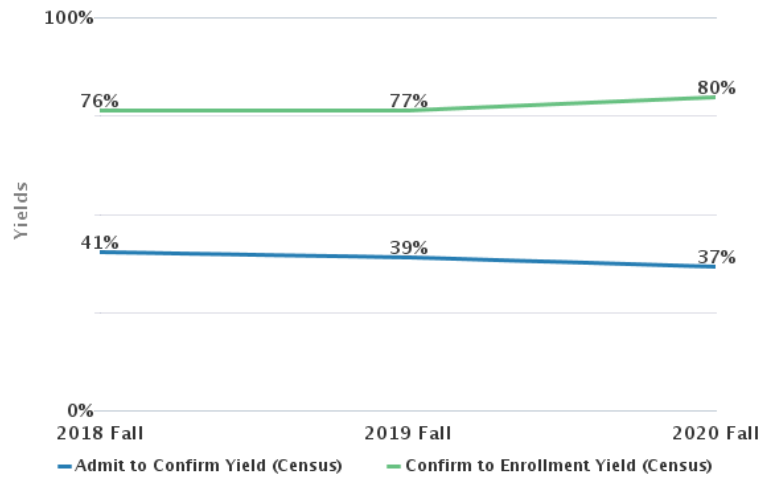

Degree-Seeking Admissions

Degree-Seeking First-Time Freshmen Admission Trends

Degree-Seeking Transfers Admission Trends

New First-Time Freshmen Enrollee Preparation

Term	High School GPA Avg	Redesigned SAT Reading and Writing Avg	Redesigned SAT Math Avg	ACT English Avg	ACT Math Avg
2018 Fall	3.39	537	523	20	20
2019 Fall	3.42	541	523	19	19
2020 Fall	3.41	535	520	20	20