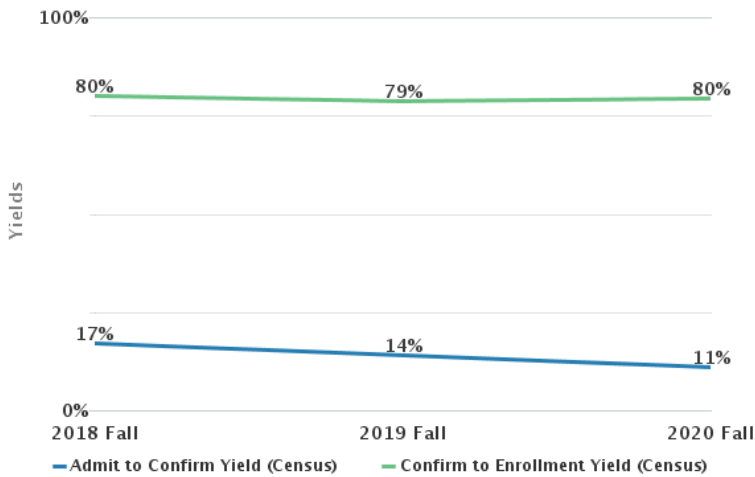

Degree-Seeking Admissions

Degree-Seeking First-Time Freshmen Admission Trends

Degree-Seeking Transfers Admission Trends

New First-Time Freshmen Enrollee Preparation

Term	High School GPA Avg	Redesigned SAT Reading and Writing Avg	Redesigned SAT Math Avg	ACT English Avg	ACT Math Avg
2018 Fall	3.39	537	523	20	20
2019 Fall	3.42	541	523	19	19
2020 Fall	3.41	535	520	20	20