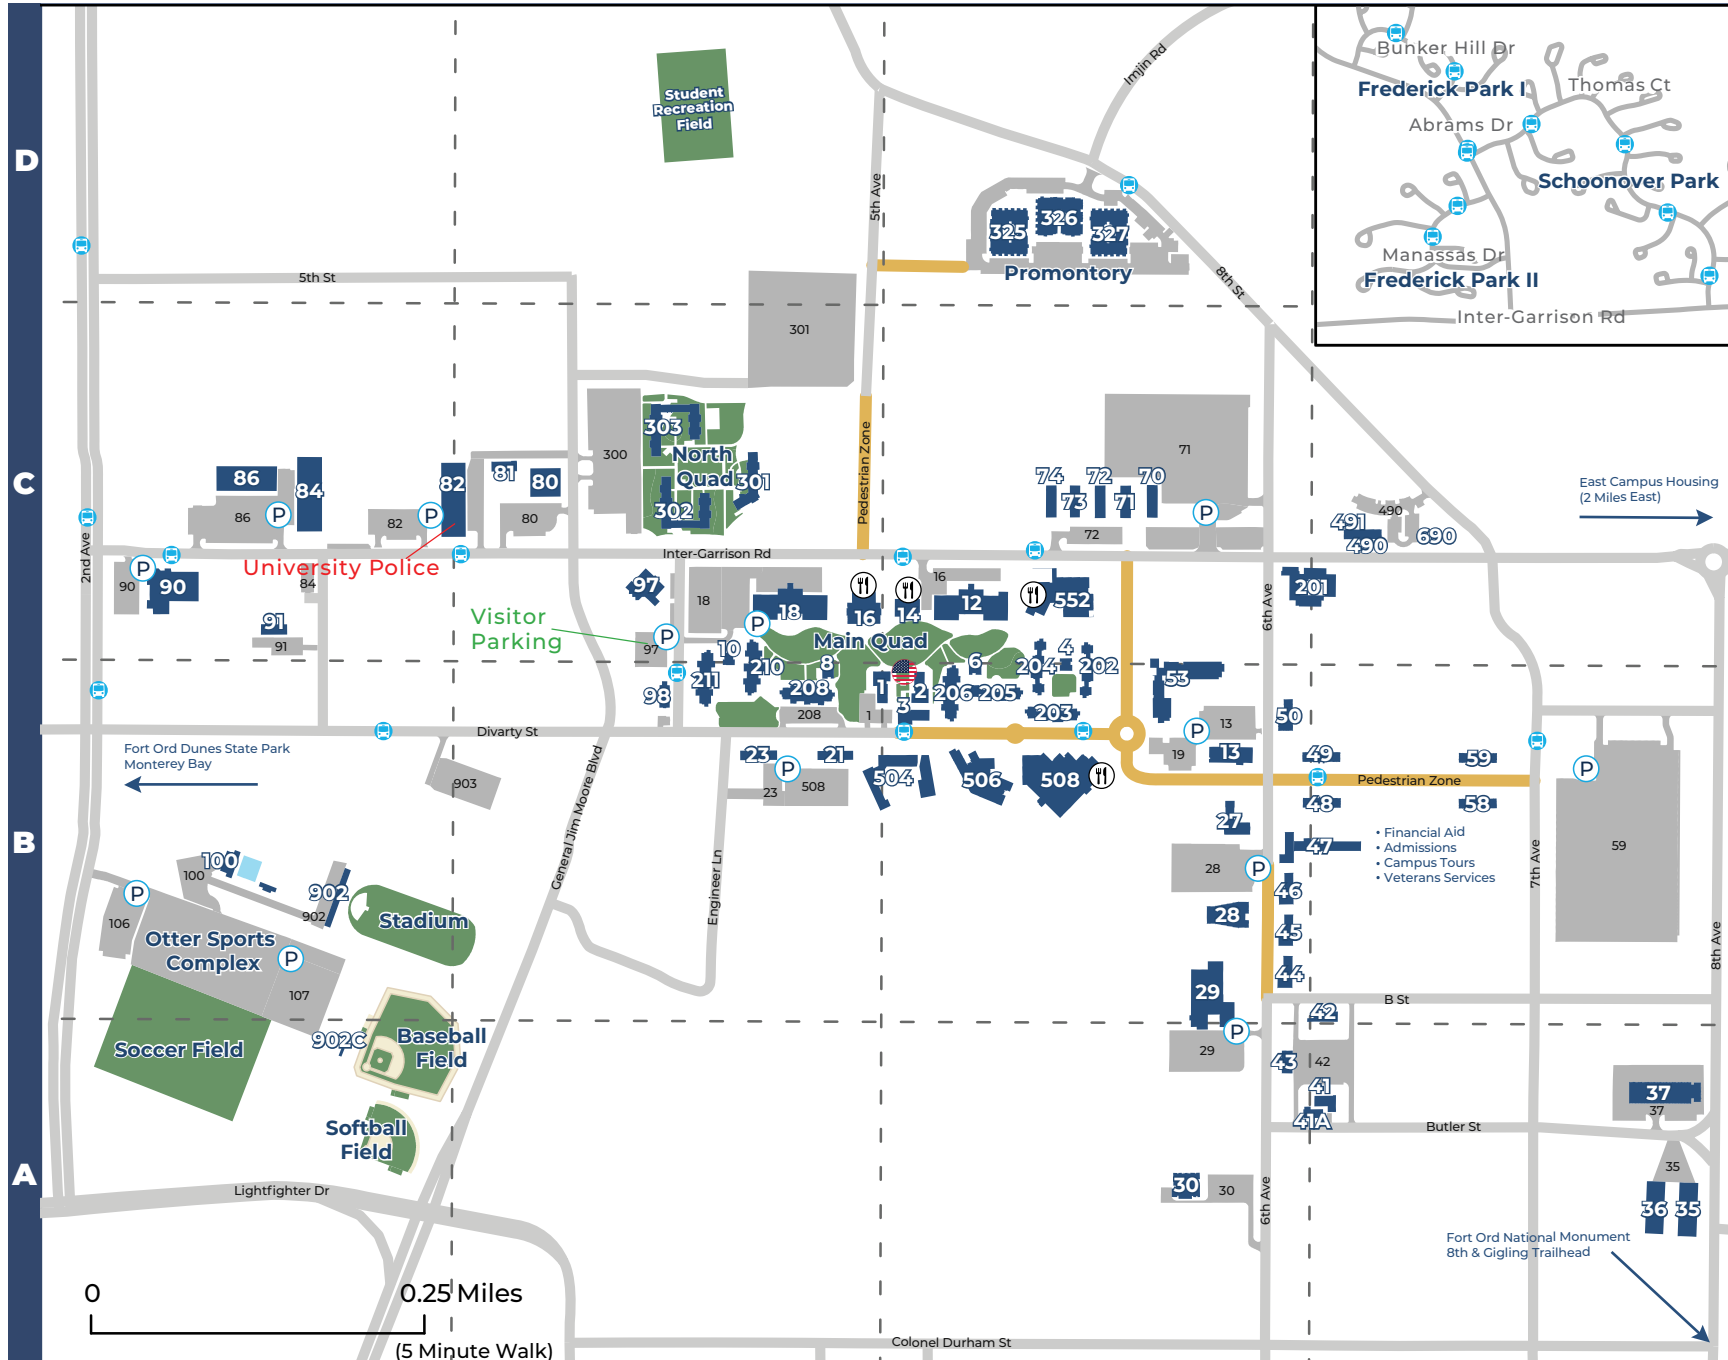

CAMPUS MAP

- # Building**
See reverse side for building index
- Parking**
- Pedestrian Zone**
- Dining**
- Bus Stop**
- P Parking Permit Dispenser**

- Financial Aid
- Admissions
- Campus Tours
- Veterans Services

Admin / Instructional / Services

Building Name	Building No.	Grid
Administration Building	1	B2
Alumni & Visitors Center	97	C2
Beach Hall	21	B2
Black Box Cabaret	81	C2
Business Information and Technology	506	B3
Central Plant	74	C3
Chapman Science Academic Center	53	B3
College of Arts, Humanities, and Social Sciences	504	B3
Cinematic Arts & Technology	27	B3
Coast Hall	45	B3
Del Mar	3	B3
Dining Commons	16	C2
Dunes Hall	10	C2
Facilities Management	37	A4
Forest Hall	49	B4
Gavilan Hall	201	C3
Green Hall	58	B4
Grove Hall	48	B4
Harbor Hall	46	B3
Health & Wellness Services	80	C2
Heron Hall	18	C2
IT Services	43	A3
Mail Room / Shipping & Receiving	35	A4
Meeting House	98	B2
Mountain Hall	84	C1
Music Hall	30	A3
Oaks Hall	490	C4
Oaks Hall Annex	491	C4
Oaks Hall Storage	690	C4
Ocean Hall	86	C1
Otter Express	14	C3
Otter Student Union	552	C3
Pacific Hall	44	B3
Playa	2	B3
Reading Center	59	B4
Sand Hall	8	B2
Science Instructional Lab Annex	50	B3
Science Research Lab Annex	13	B3
Student Center	12	C3
Student Services	47	B3
Surf Hall	6	B3
Tanimura & Antle Family Memorial Library	508	B3
Telecommunications	41	A4
Tide Hall	23	B2
University Center	29	B3
University Storage	36	A4
Valley Hall	82	C1
Visual & Public Art – A	70	C3
Visual & Public Art – B	71	C3
Visual & Public Art – C	72	C3