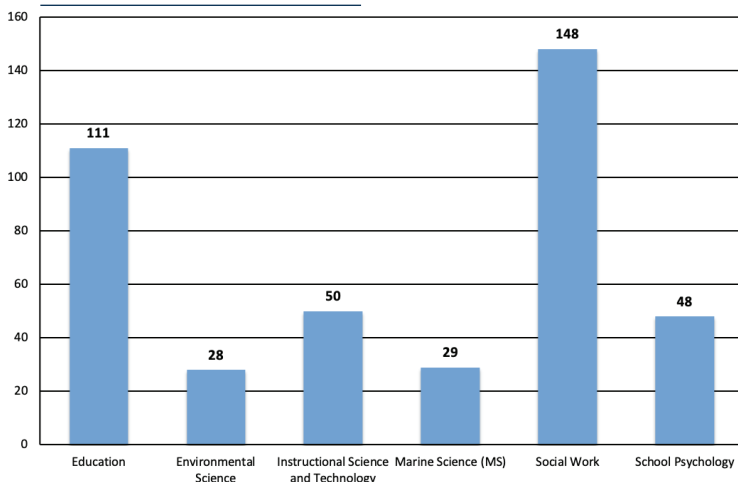

Graduate Programs