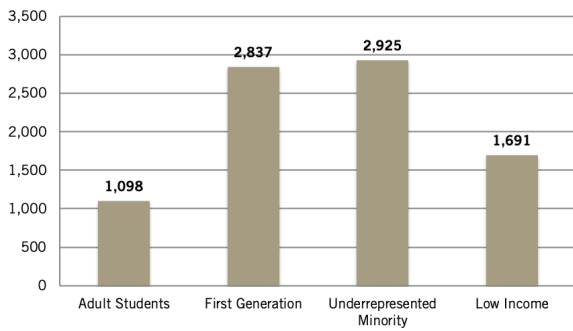

California State University, Monterey Bay

Academic Year 2023-24 Fact Sheet

Gender

Underrepresented Groups (Undergraduates)

Race/Ethnicity

Percentages may not sum to 100%, due to rounding.

Total Enrollment as of Fall 2023

6,742

Student Level

Student Age

Fall 2023 Data

California State University, Monterey Bay

Academic Year 2023-24 Fact Sheet

Percentages may not sum to 100%, due to rounding.

Top Undergraduate Majors