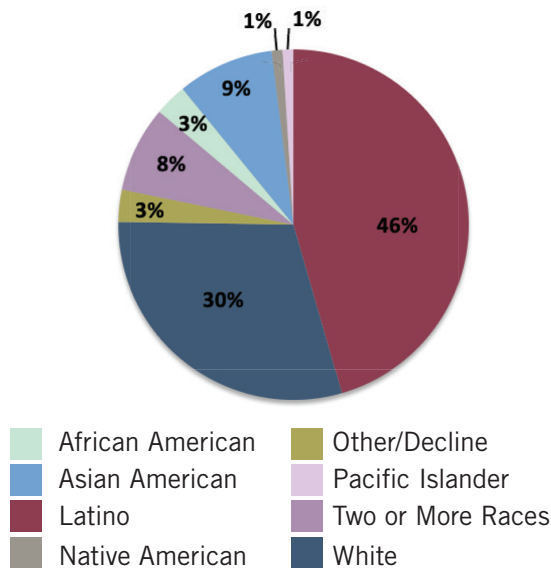

California State University, Monterey Bay

Academic Year 2023-24 Fact Sheet

Gender

Underrepresented Groups (Undergraduates)

Race/Ethnicity

Percentages may not sum to 100%, due to rounding.

Total Enrollment as of Fall 2023