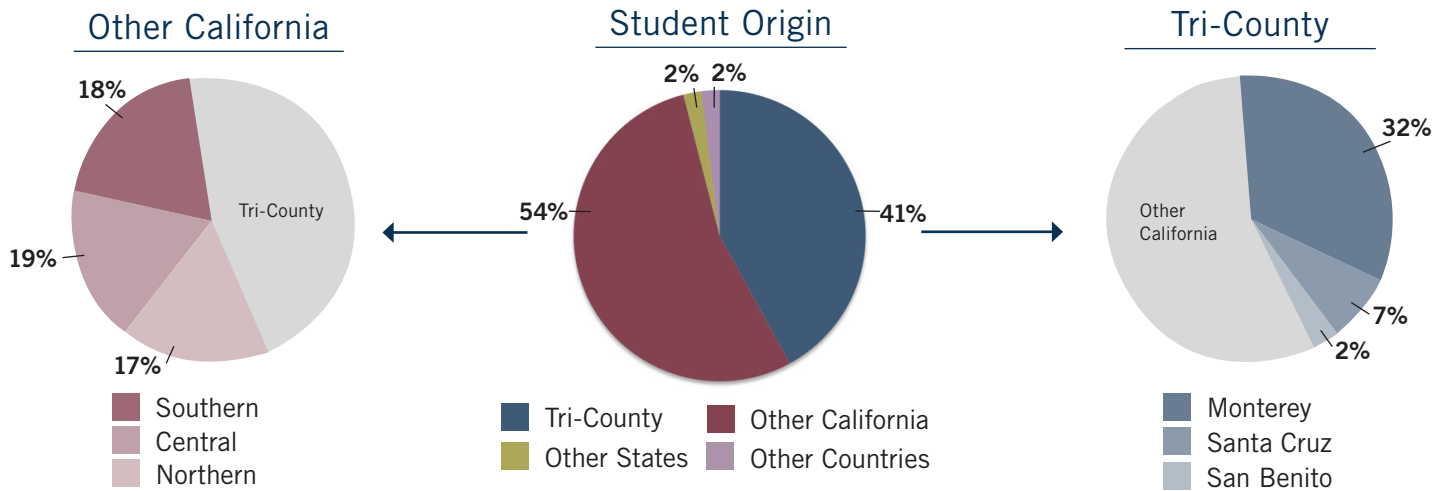

6,742

Student Level

Student Age

Fall 2023 Data

California State University, Monterey Bay

Academic Year 2023-24 Fact Sheet

Percentages may not sum to 100%, due to rounding.

Top Undergraduate Majors