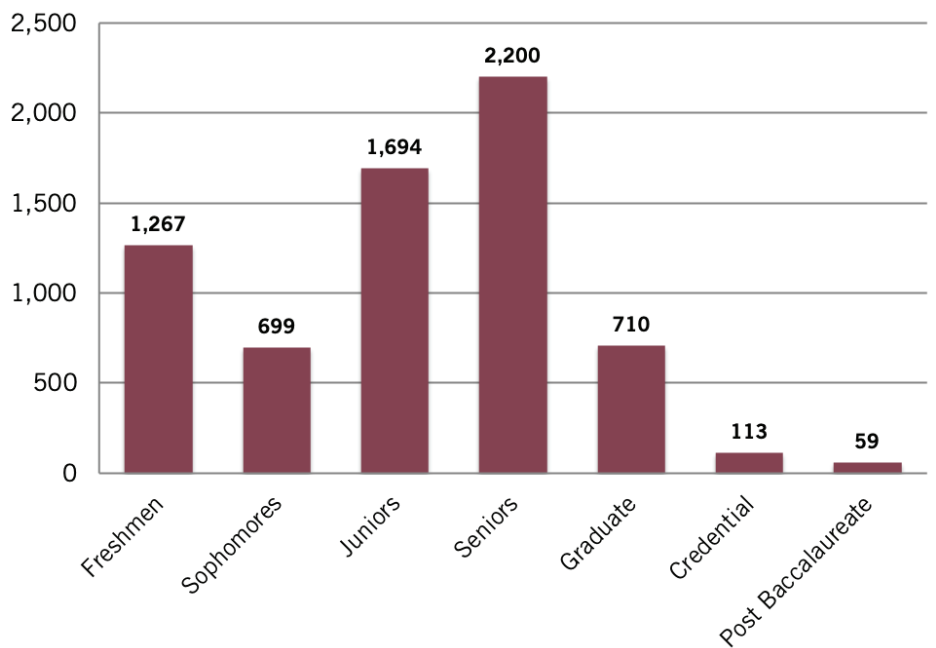

California State University, Monterey Bay

Academic Year 2023-24 Fact Sheet

Gender

Underrepresented Groups (Undergraduates)

Race/Ethnicity

Percentages may not sum to 100%, due to rounding.

Total Enrollment as of Fall 2023

6,742

Student Level

Student Age

Fall 2023 Data

California State University, Monterey Bay

Academic Year 2023-24 Fact Sheet

Percentages may not sum to 100%, due to rounding.

Top Undergraduate Majors