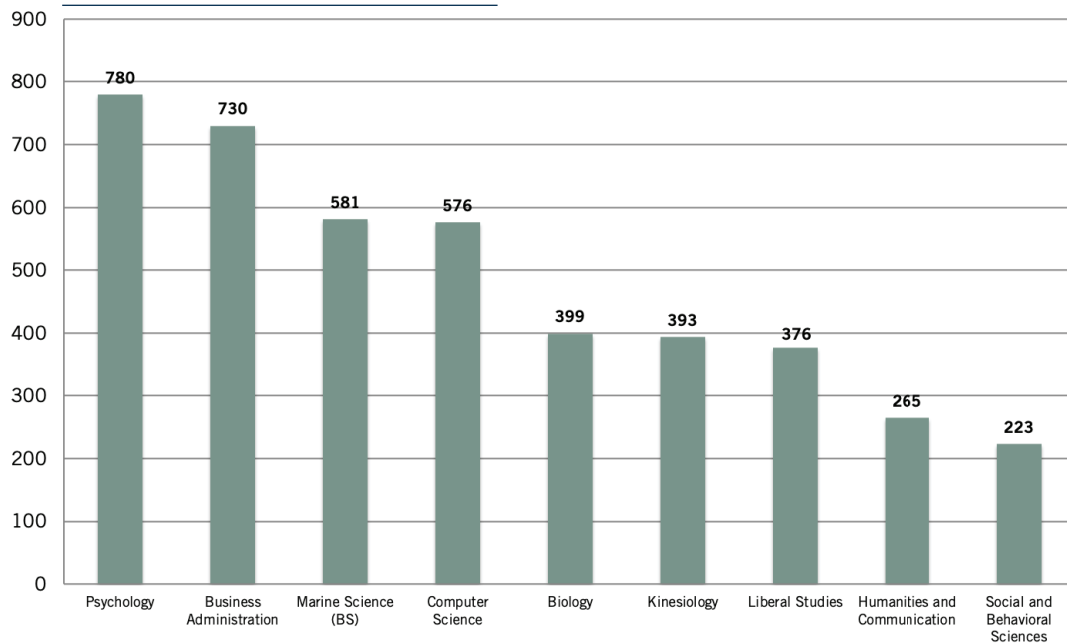

6,742

Student Level

Student Age

Fall 2023 Data

California State University, Monterey Bay

Academic Year 2023-24 Fact Sheet

Percentages may not sum to 100%, due to rounding.

Top Undergraduate Majors

Graduate Programs

Extended Education

*Graduate Programs
**Undergraduate Programs