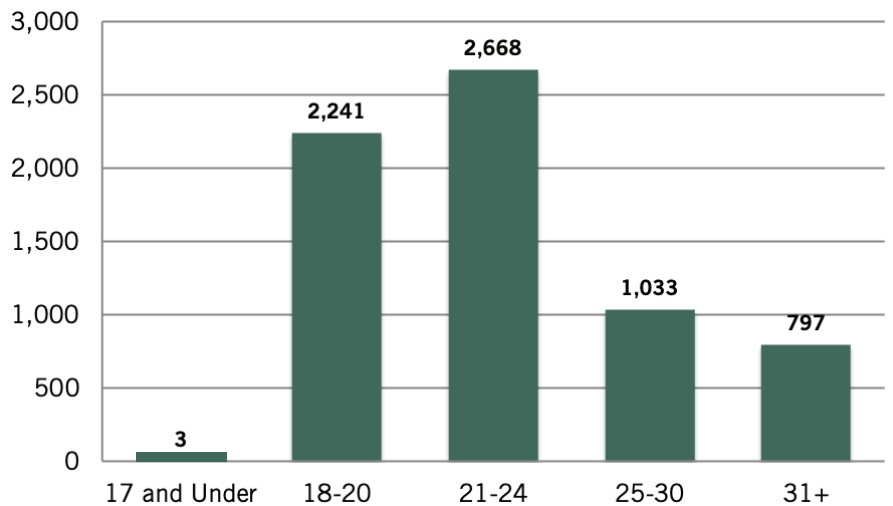

California State University, Monterey Bay

Academic Year 2023-24 Fact Sheet

Gender

Underrepresented Groups (Undergraduates)

Race/Ethnicity

Percentages may not sum to 100%, due to rounding.

Total Enrollment as of Fall 2023

6,742

Student Level

Student Age

Fall 2023 Data

California State University, Monterey Bay

Academic Year 2023-24 Fact Sheet

Percentages may not sum to 100%, due to rounding.

Top Undergraduate Majors