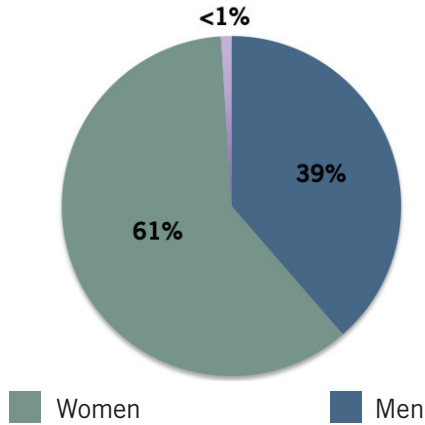

California State University, Monterey Bay

Academic Year 2023-24 Fact Sheet

Gender

Underrepresented Groups (Undergraduates)

Race/Ethnicity

Percentages may not sum to 100%, due to rounding.

Total Enrollment as of Fall 2023

6,742

Student Level

Student Age

Fall 2023 Data

California State University, Monterey Bay

Academic Year 2023-24 Fact Sheet

Percentages may not sum to 100%, due to rounding.

Top Undergraduate Majors