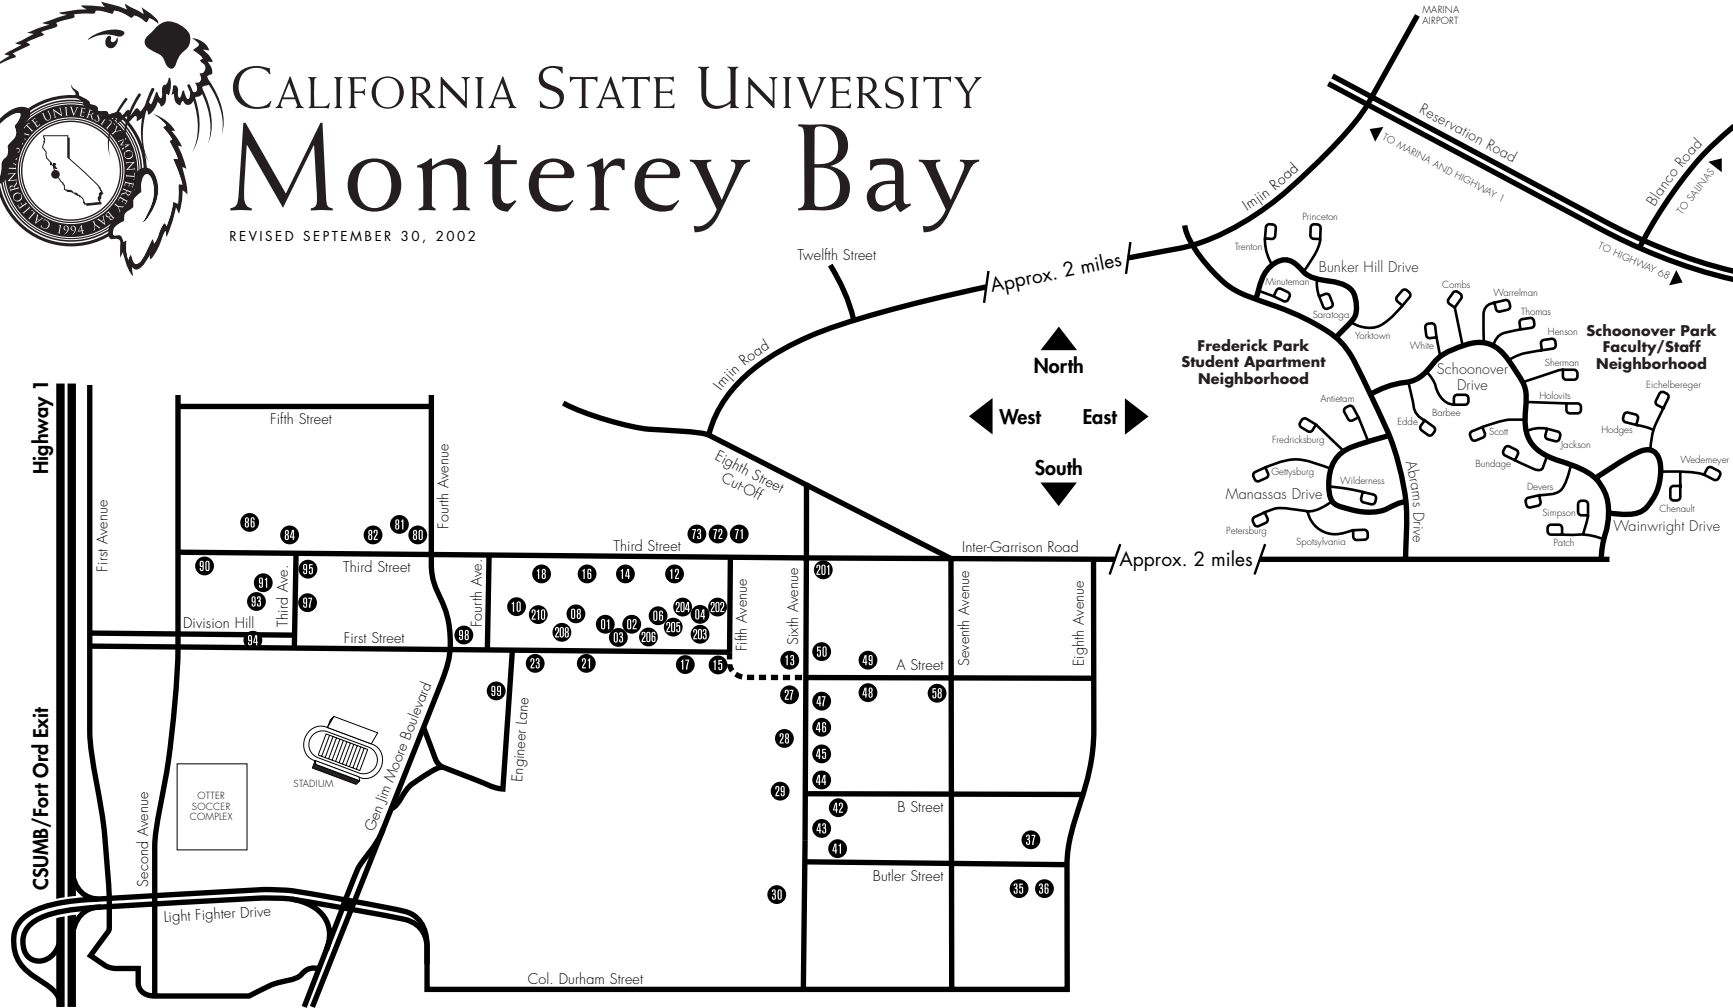

CALIFORNIA STATE UNIVERSITY Monterey Bay

REVISED SEPTEMBER 30, 2002

- Building 1—Administrative Offices ~ Offices of the President and Provost
- Building 2—Academic and Administrative Offices
- Building 3—Center for Collaborative Education and Professional Studies
- Building 4—Social and Behavioral Sciences Center
- Building 6— Arts, Human Communication, and Creative Technologies Center
- Building 8—Service Learning
- Building 10—Center for Teaching, Learning, and Assessment