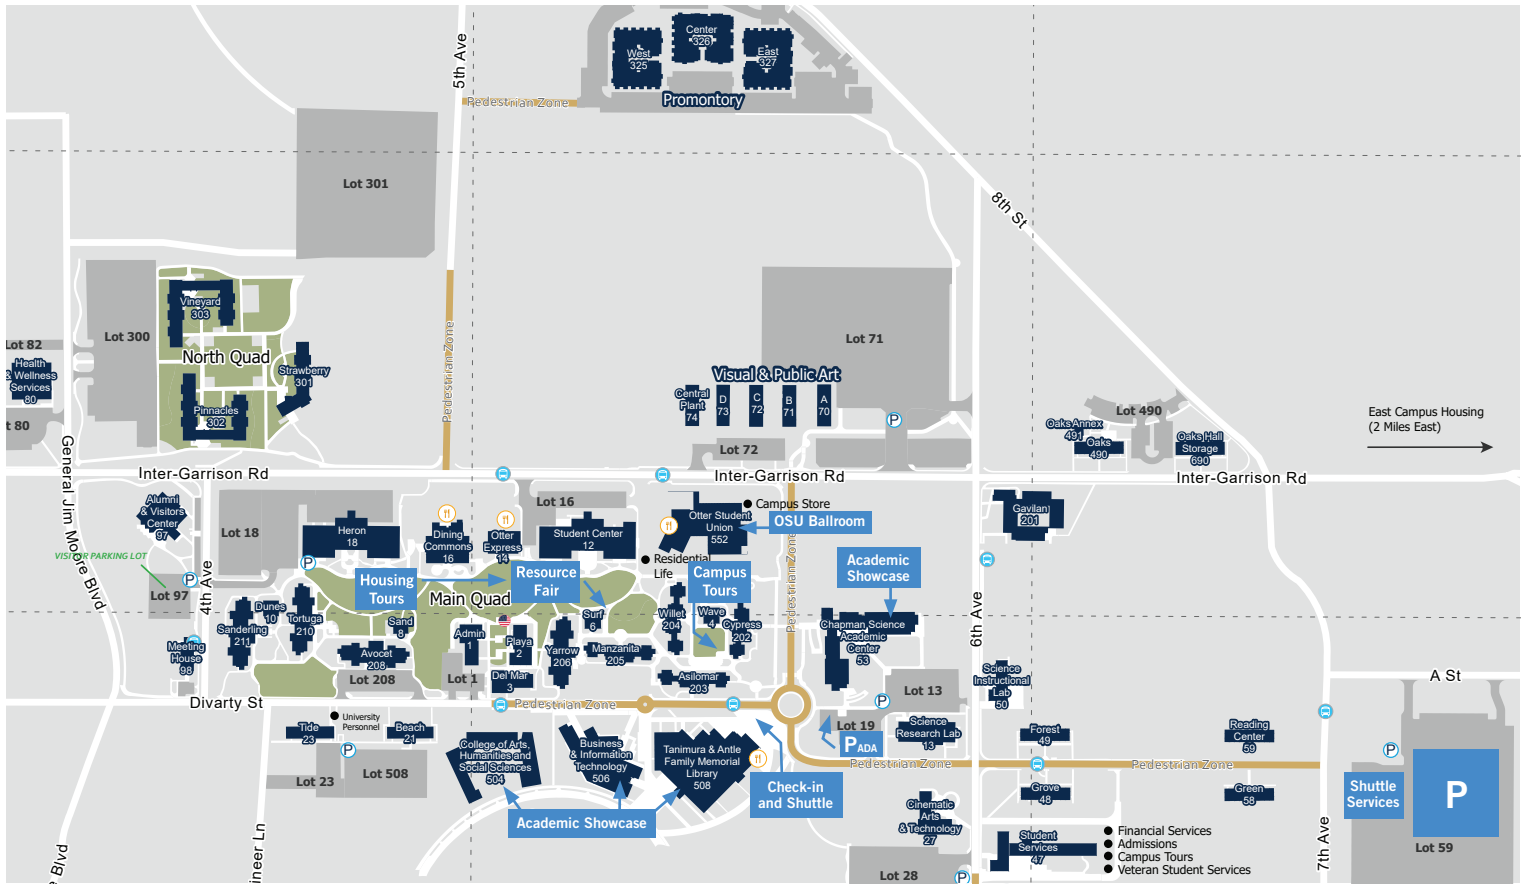

Welcome to CSUMB! Open House

Share your day! #ChooseCSUMB

Follow @csumbadmissions

Map and Event Information

Check-in

9 a.m. | Tanimura & Antle Family Memorial Library (508)

Welcome to CSUMB! Please come see us here to start your day.

Catering & Food Trucks

11 a.m. - 2 p.m. | OSU Main Quad Plaza

Stop by for a quick and tasty bite to eat.

Housing Tours

11 a.m. - 2 p.m. | Begins at housing tent at the Main Quad

See residence halls for freshmen and transfer students. Visit the housing table for more information.

Parking

Free parking with a pass in Lot 59.
Accessible parking in Lot 19.

Shuttle Services

Hop on a shuttle in Lot 59.
(9 a.m. - 3 p.m.)

Student Support Services | Resource Fair on Main Quad

10:30 a.m. - 2 p.m.

9 a.m.	Check-In Begins	Tanimura & Antle Family Memorial Library
10 - 10:50 a.m.	Warm Welcome from Our Esteemed Deans	OSU Ballroom
10:30 a.m. - 2 p.m.	Student Support Service Resource Fair	Main Quad
10:55 - 11:15 a.m.	Careers Services Presentation	OSU Ballroom
11 a.m. - 2 p.m.	Academic Exploration Sessions	BIT, CAHSS, Chapman, and Library
11 a.m. - 2 p.m.	Housing Tours	Main Quad
11 a.m. - 2 p.m.	Campus Tours	Wave Hall
11 a.m. - 2 p.m.	Lunch - CSUMB Chefs & Food Trucks	OSU Plaza
11:15 - 11:40 a.m.	Housing Presentation	OSU Ballroom
11:40 a.m. - 12:05 p.m.	Financial Aid Presentation	OSU Ballroom
12:05 - 12:25 p.m.	Admissions Presentation	OSU Ballroom
12:30 - 12:55 p.m.	College Support Programs - CAMP, EOP, TRIO	OSU Ballroom
1 - 1:25 p.m.	Transfer Student Services Center Presentation	OSU Ballroom
11 - 11:15 a.m.	SPANISH – Asistencia Financiera	OSU Room 210
11:15 - 11:35 a.m.	SPANISH – Admisiones	OSU Room 210